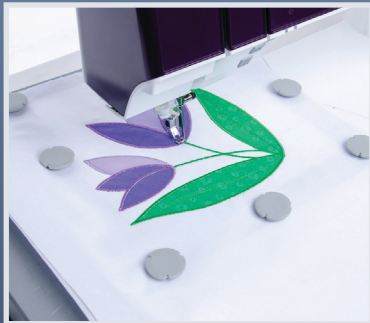

PFAFF
Perfection starts here.™

April 13 – May 31, 2026

A Complete Creative Bundle with \$7,000 in Savings*

MSRP: \$22,999

Bundle includes *creative icon*™ 2 sewing and embroidery machine plus:

creative™
Metal Quilter's Hoop
200 x 200 mm