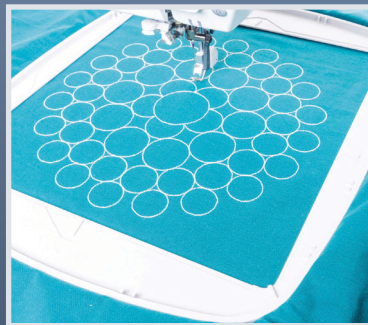

creative™
Grand Quilter's Hoop
260 x 260 mm