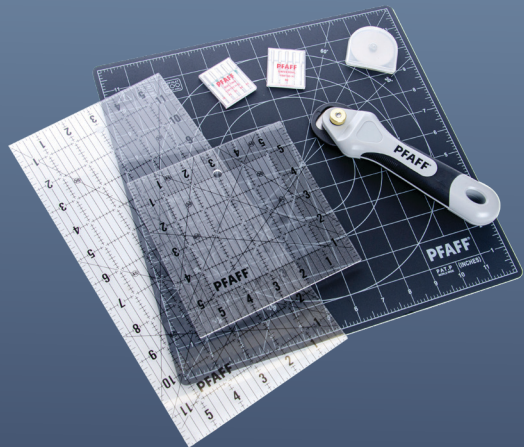

ambition™ 620

MSRP: \$1,799

NOW
\$1,129

ambition™ 610

MSRP: \$1,399

Sale effective April 13 - May 31, 2026. PFAFF, PFAFF PERFECTION STARTS HERE, QUILT AMBITION and AMBITION are the exclusive trademarks of Singer Sourcing Limited LLC or its Affiliates. © 2026 Singer Sourcing Limited LLC or its Affiliates. All rights reserved. Offer good while supplies last. Promotional offer terms and pricing are subject to change. We reserve the right to modify or cancel the promotions at any time in our sole discretion. All consumer pricing is at the sole discretion of the retailer. Valid at authorized PFAFF® retailers in The USA. *Free gift only available with the purchase of an *quilt ambition 635*, *ambition 620* and *ambition 610* and applies to part number 821332096.

PFAFF
Perfection starts here.™

April 13 – May 31, 2026

passport™ Line Starting at \$799

Compact Creativity

passport 3.0 Top Features

- Original IDT™ System
- 100 Stitches
- Automatic Thread Snips

passport 2.0 Top Features