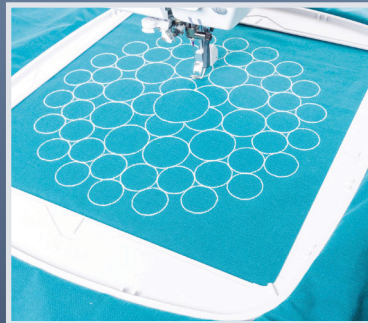

PFAFF
Perfection starts here.™

April 13 – May 31, 2026

A Complete Creative Bundle with \$7,000 in Savings*

MSRP: \$22,999

Bundle includes *creative icon*™ 2 sewing and embroidery machine plus:

creative™
Metal Quilter's Hoop
200 x 200 mm