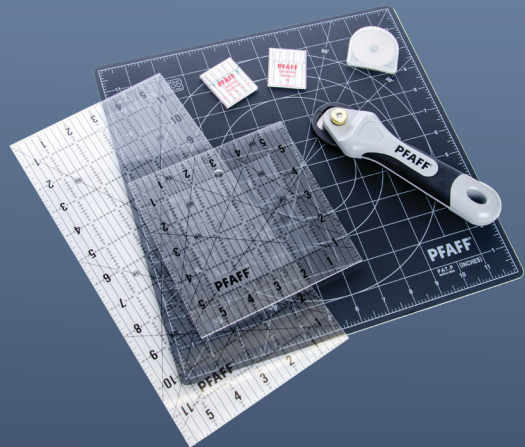

Sale effective April 13 - May 31, 2026. PFAFF, PFAFF PERFECTION STARTS HERE, QUILT AMBITION and AMBITION are the exclusive trademarks of Singer Sourcing Limited LLC or its Affiliates. © 2026 Singer Sourcing Limited LLC or its Affiliates. All rights reserved. Offer good while supplies last. Promotional offer terms and pricing are subject to change. We reserve the right to modify or cancel the promotions at any time in our sole discretion. All consumer pricing is at the sole discretion of the retailer. Valid at authorized PFAFF® retailers in The USA. *Free gift only available with the purchase of an *quilt ambition 635*, *ambition 620* and *ambition 610* and applies to part number 821332096.