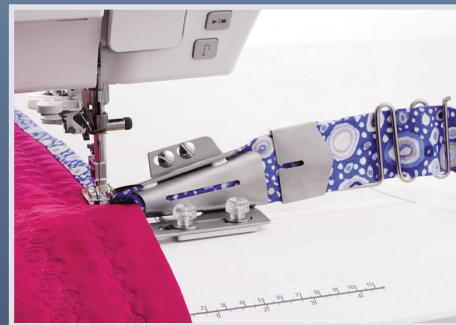

MOM'S MONTH

PFAFF
Perfection starts here.™

April 13 – May 31, 2026

Unlock \$3,000 in Savings & Complimentary Gifts*

NOW
\$7,999

MSRP: \$10,999

Gifts included with the *performance icon*™ sewing machine:

Extension Table with
Adjustable Guide