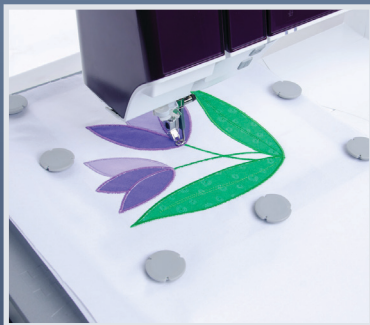

creative™
Metal Quilter's Hoop
200 x 200 mm